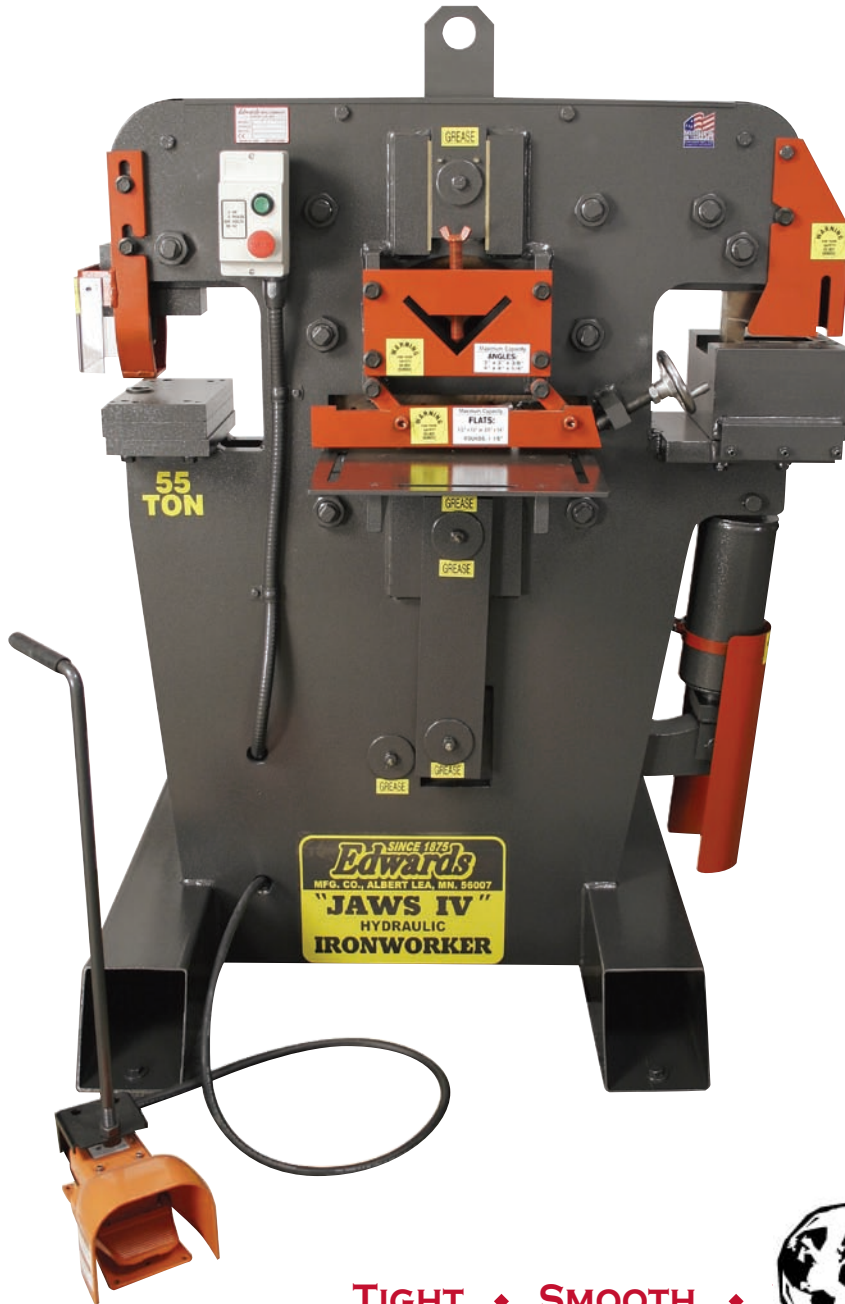

Edwards
Manufacturing Co. Est. 1875

55 TON "JAWS IV" IRONWORKER

4 AVAILABLE STATIONS

**UNIVERSAL OPEN
TOOLING STATION**

OUR BEST SELLER!

- ◆ P u n c h ◆
- ◆ N o t c h ◆
- ◆ S h e a r ◆
- ◆ B r a k e ◆

- ◆ F l a t s ◆
- ◆ R o u n d s ◆
- ◆ A n g l e s ◆

TIGHT ◆ SMOOTH ◆

EDWARDS MFG. CO. P.O. Box 166 ALBERT LEA, MN 56007

WWW.EDWARDSIRONWORKER.COM

SCOTT
MACHINERY

Ph. (916) 638-7718

Fx. (916) 638-2450

Email: sales@scottmachinery.com

4700 Lang Avenue, Suite D
McClellan, CA 95652