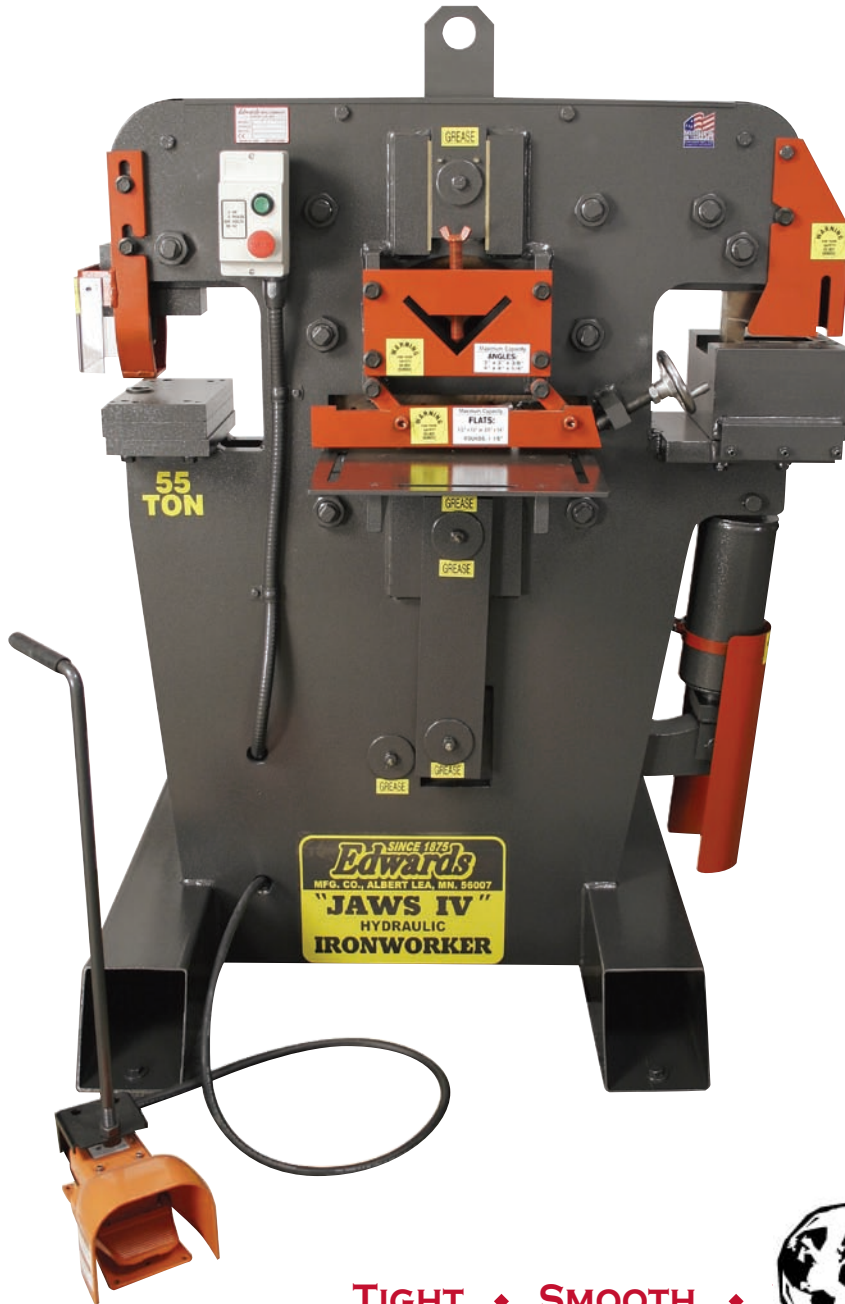

Edwards
Manufacturing Co. Est. 1875

55 TON "JAWS IV" IRONWORKER

4 AVAILABLE STATIONS

**UNIVERSAL OPEN
TOOLING STATION**

OUR BEST SELLER!

- ◆ P u n c h ◆
- ◆ N o t c h ◆
- ◆ S h e a r ◆
- ◆ B r a k e ◆

- ◆ F l a t s ◆
- ◆ R o u n d s ◆
- ◆ A n g l e s ◆

TIGHT ◆ SMOOTH ◆

EDWARDS MFG. CO. P.O. Box 166 ALBERT LEA, MN 56007

WWW.EDWARDSIRONWORKER.COM

SCOTT
MACHINERY

Ph. (916) 638-7718

Fx. (916) 638-2450

Email: sales@scottmachinery.com

4700 Lang Avenue, Suite D